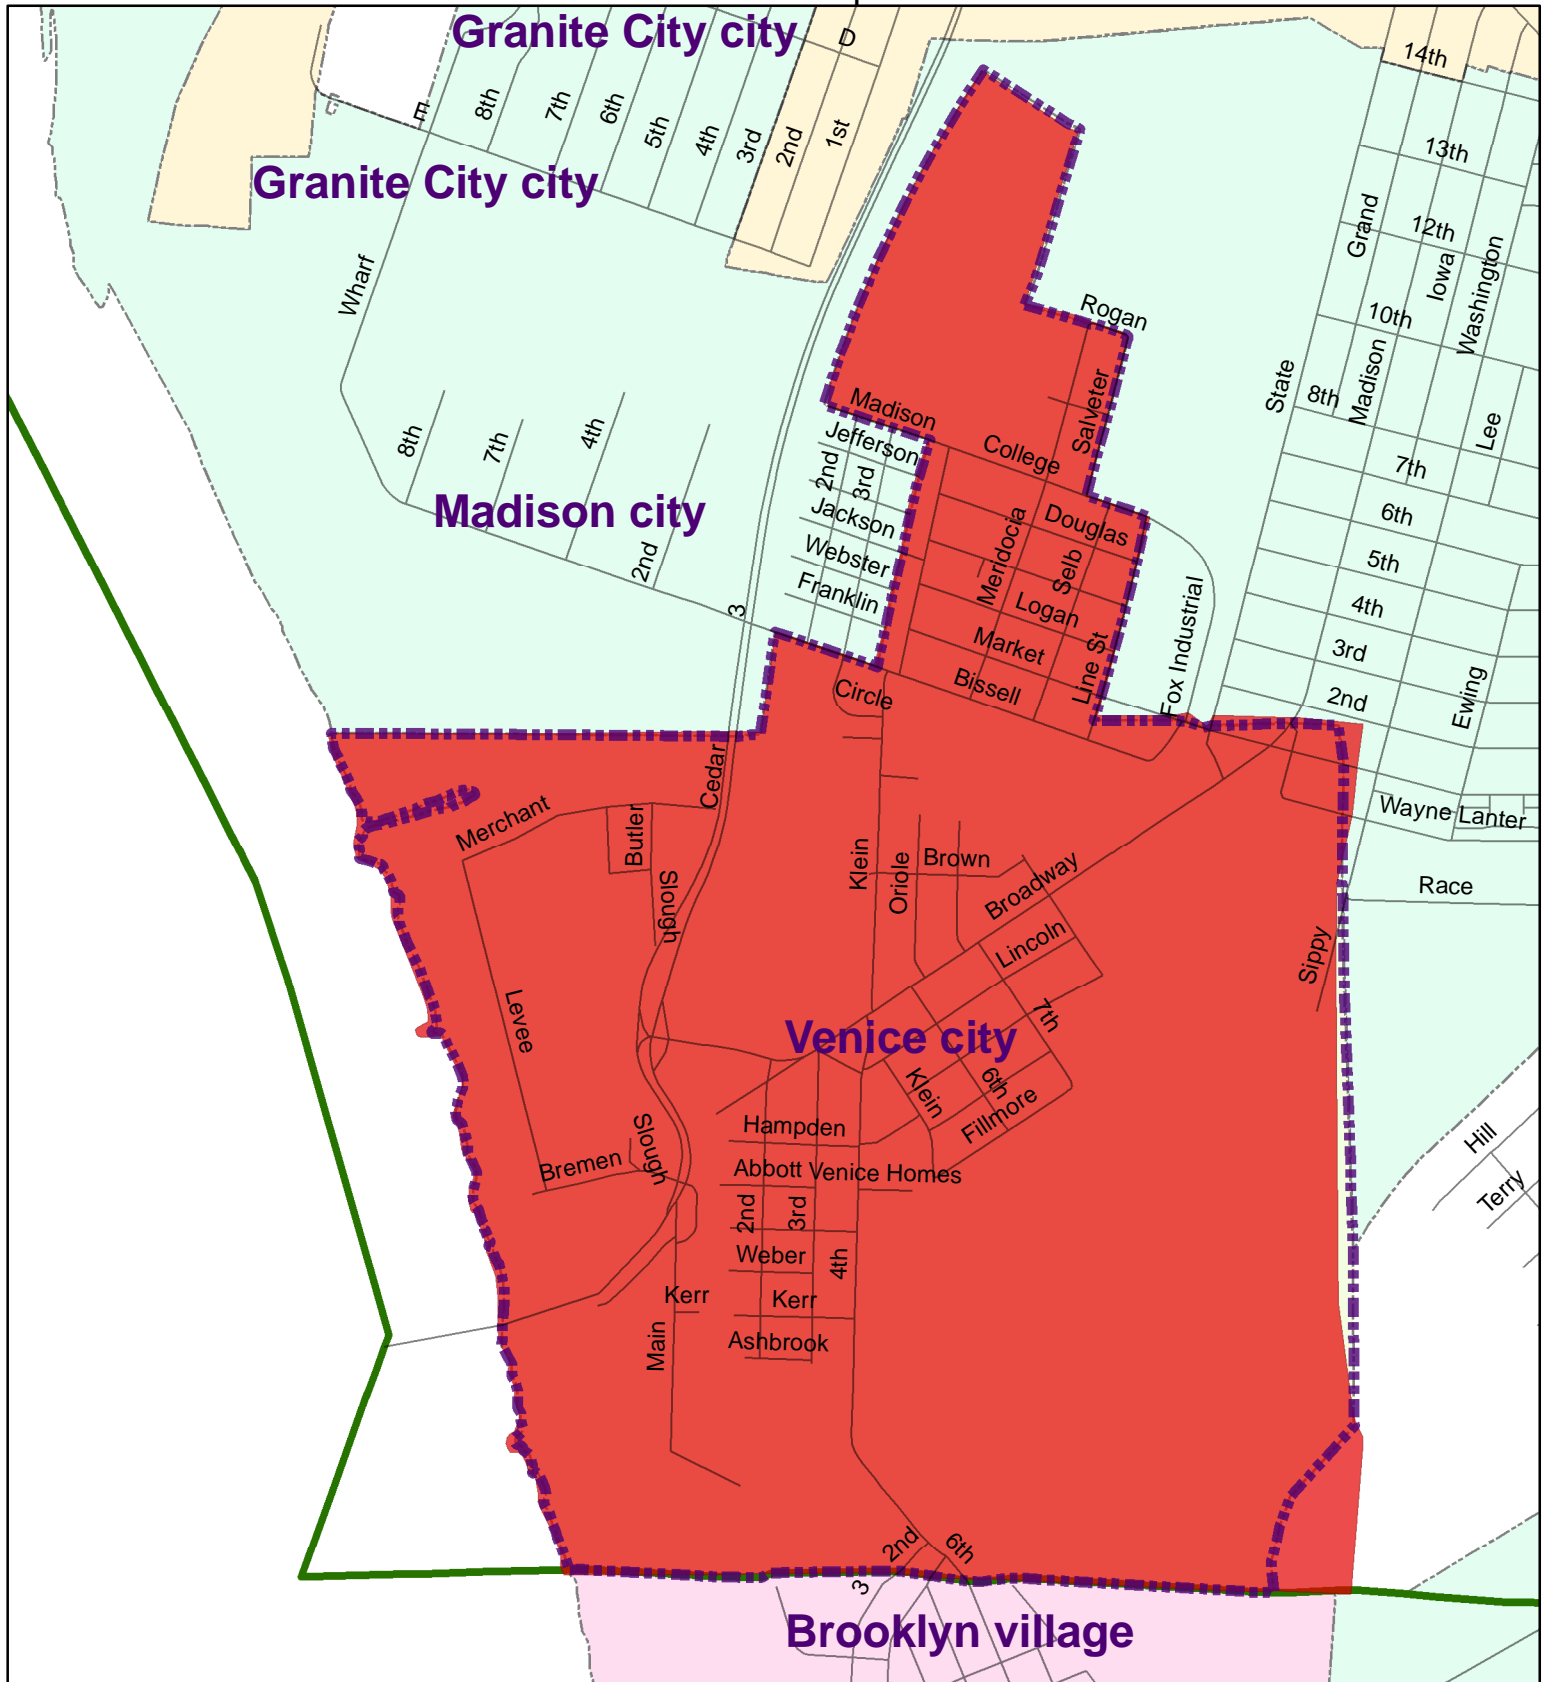

LCO 2524 - Edwardsville

Venice, IL

Census 2000 Mail Non-Response Rate 50%+

Stanley D. Moore
Regional Director

Legend

- Roads
- ⬡ Venice city
- 50%+ Mail Non-Response Rate
- ▭ 2524 Boundary