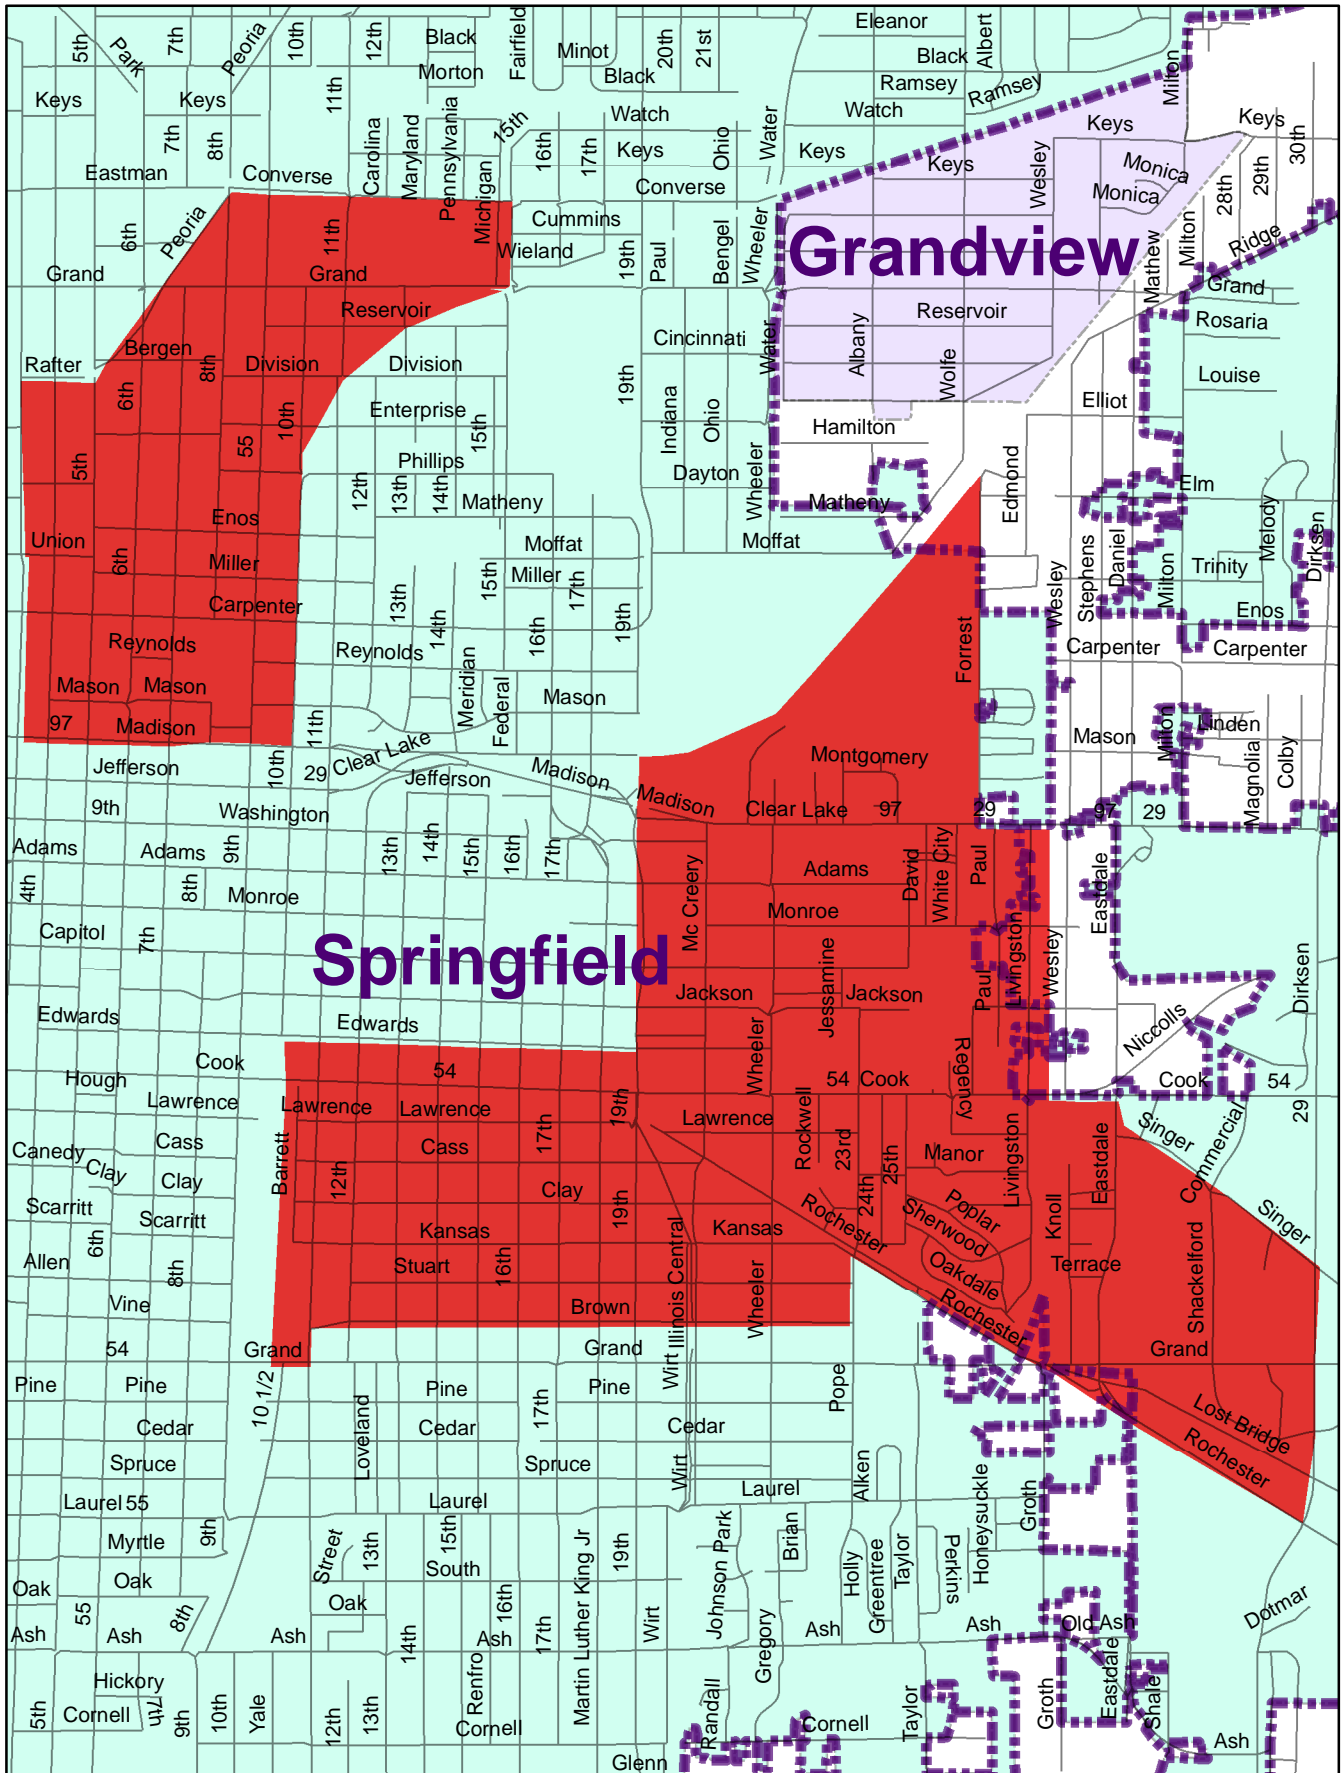

2530 - Springfield  
 Springfield, IL  
 Census 2000 Mail Non-Response Rate 50%+

Stanley D. Moore  
 Regional Director

0 0.25 0.5 1 Miles

Legend

- Roads
- ▭ 2530 Boundary
- ▭ Tracts 50%+ Non-Response Rate
- ▭ Springfield