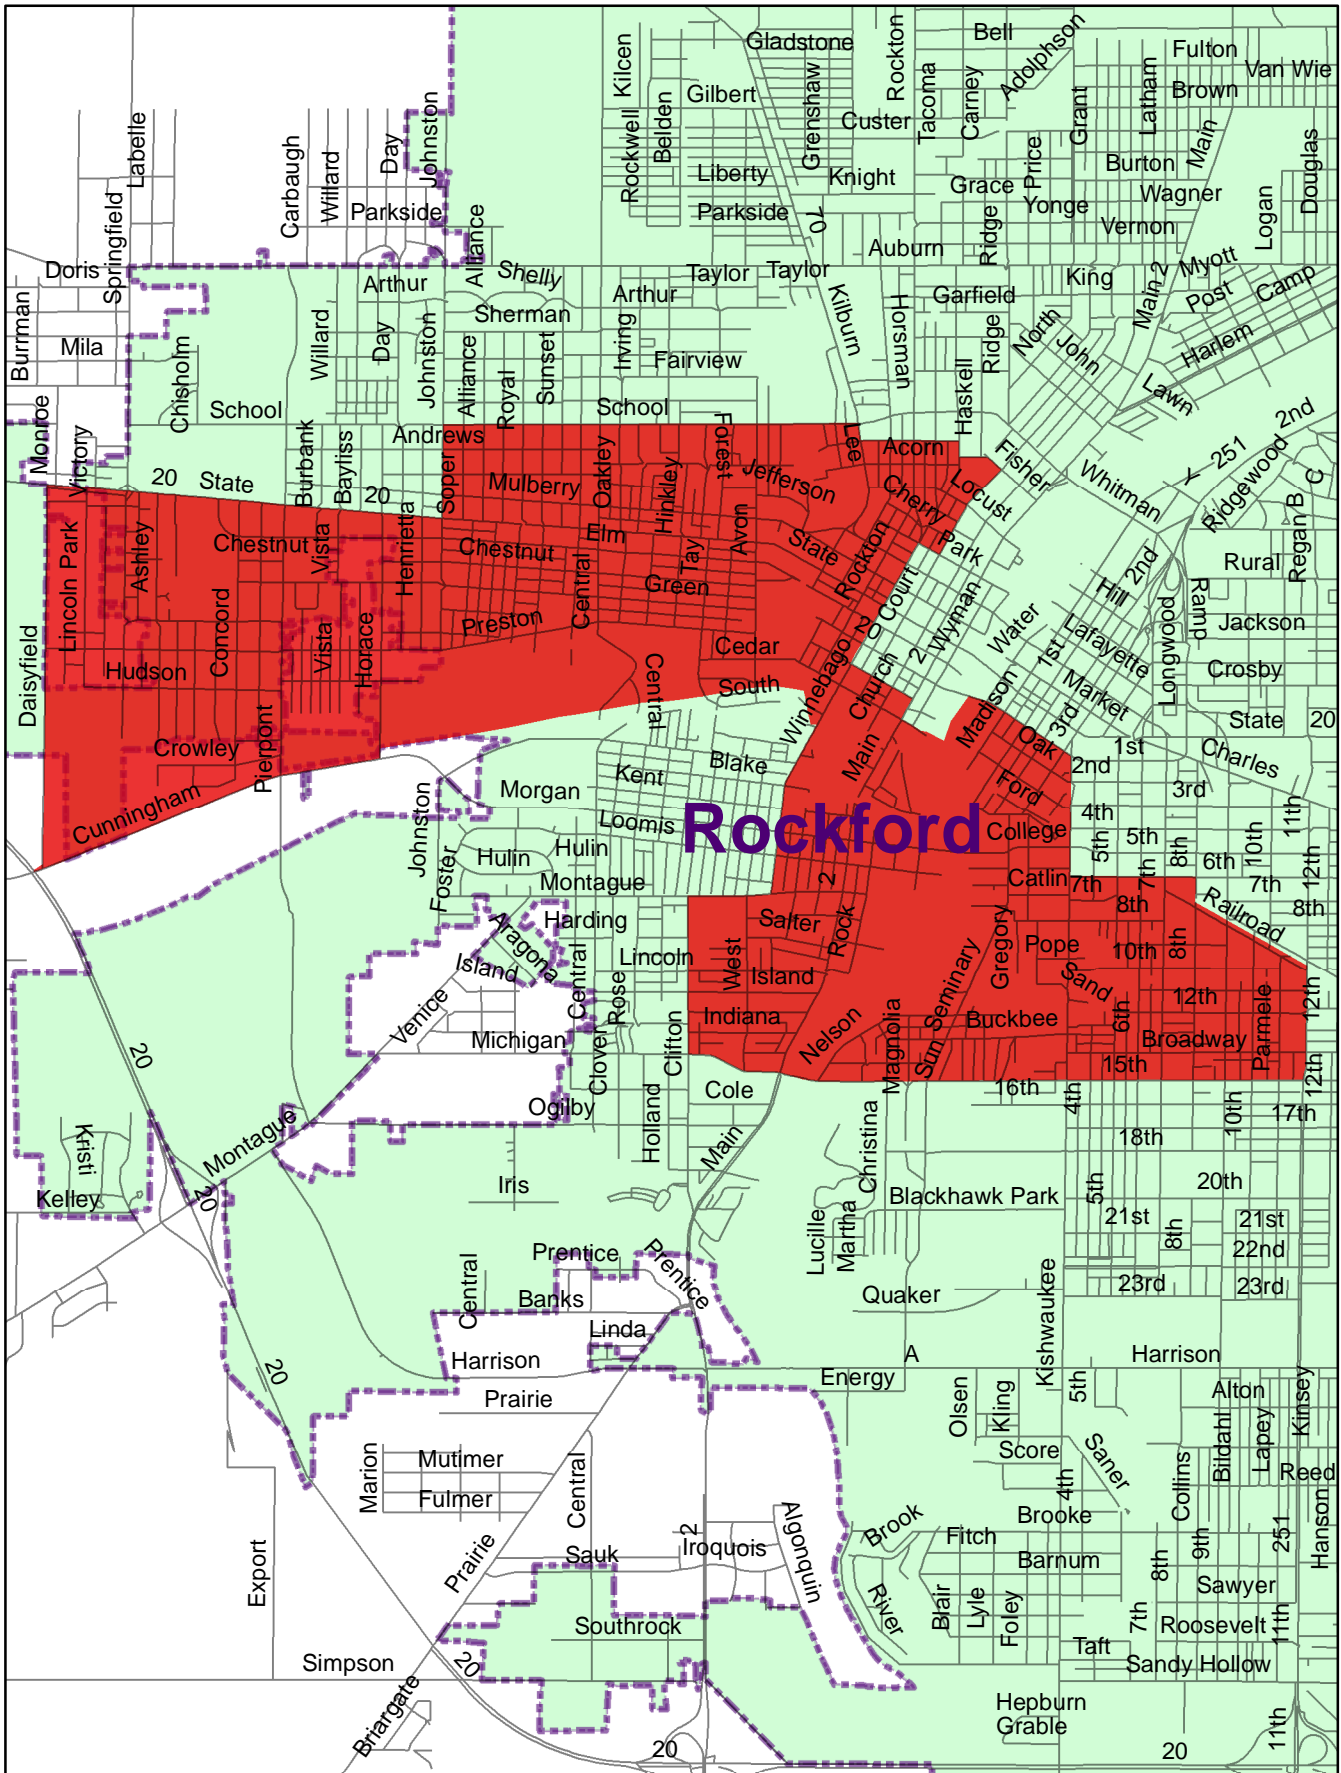

2528 - Rockford  
 Rockford, IL  
 Census 2000 Mail Non-Response Rate 50%+

Stanley D. Moore  
 Regional Director

0 0.25 0.5 1 Miles

**Legend**

-  2528 Boundary
-  Tracts 50%+ Non-Response Rate
-  Rockford city