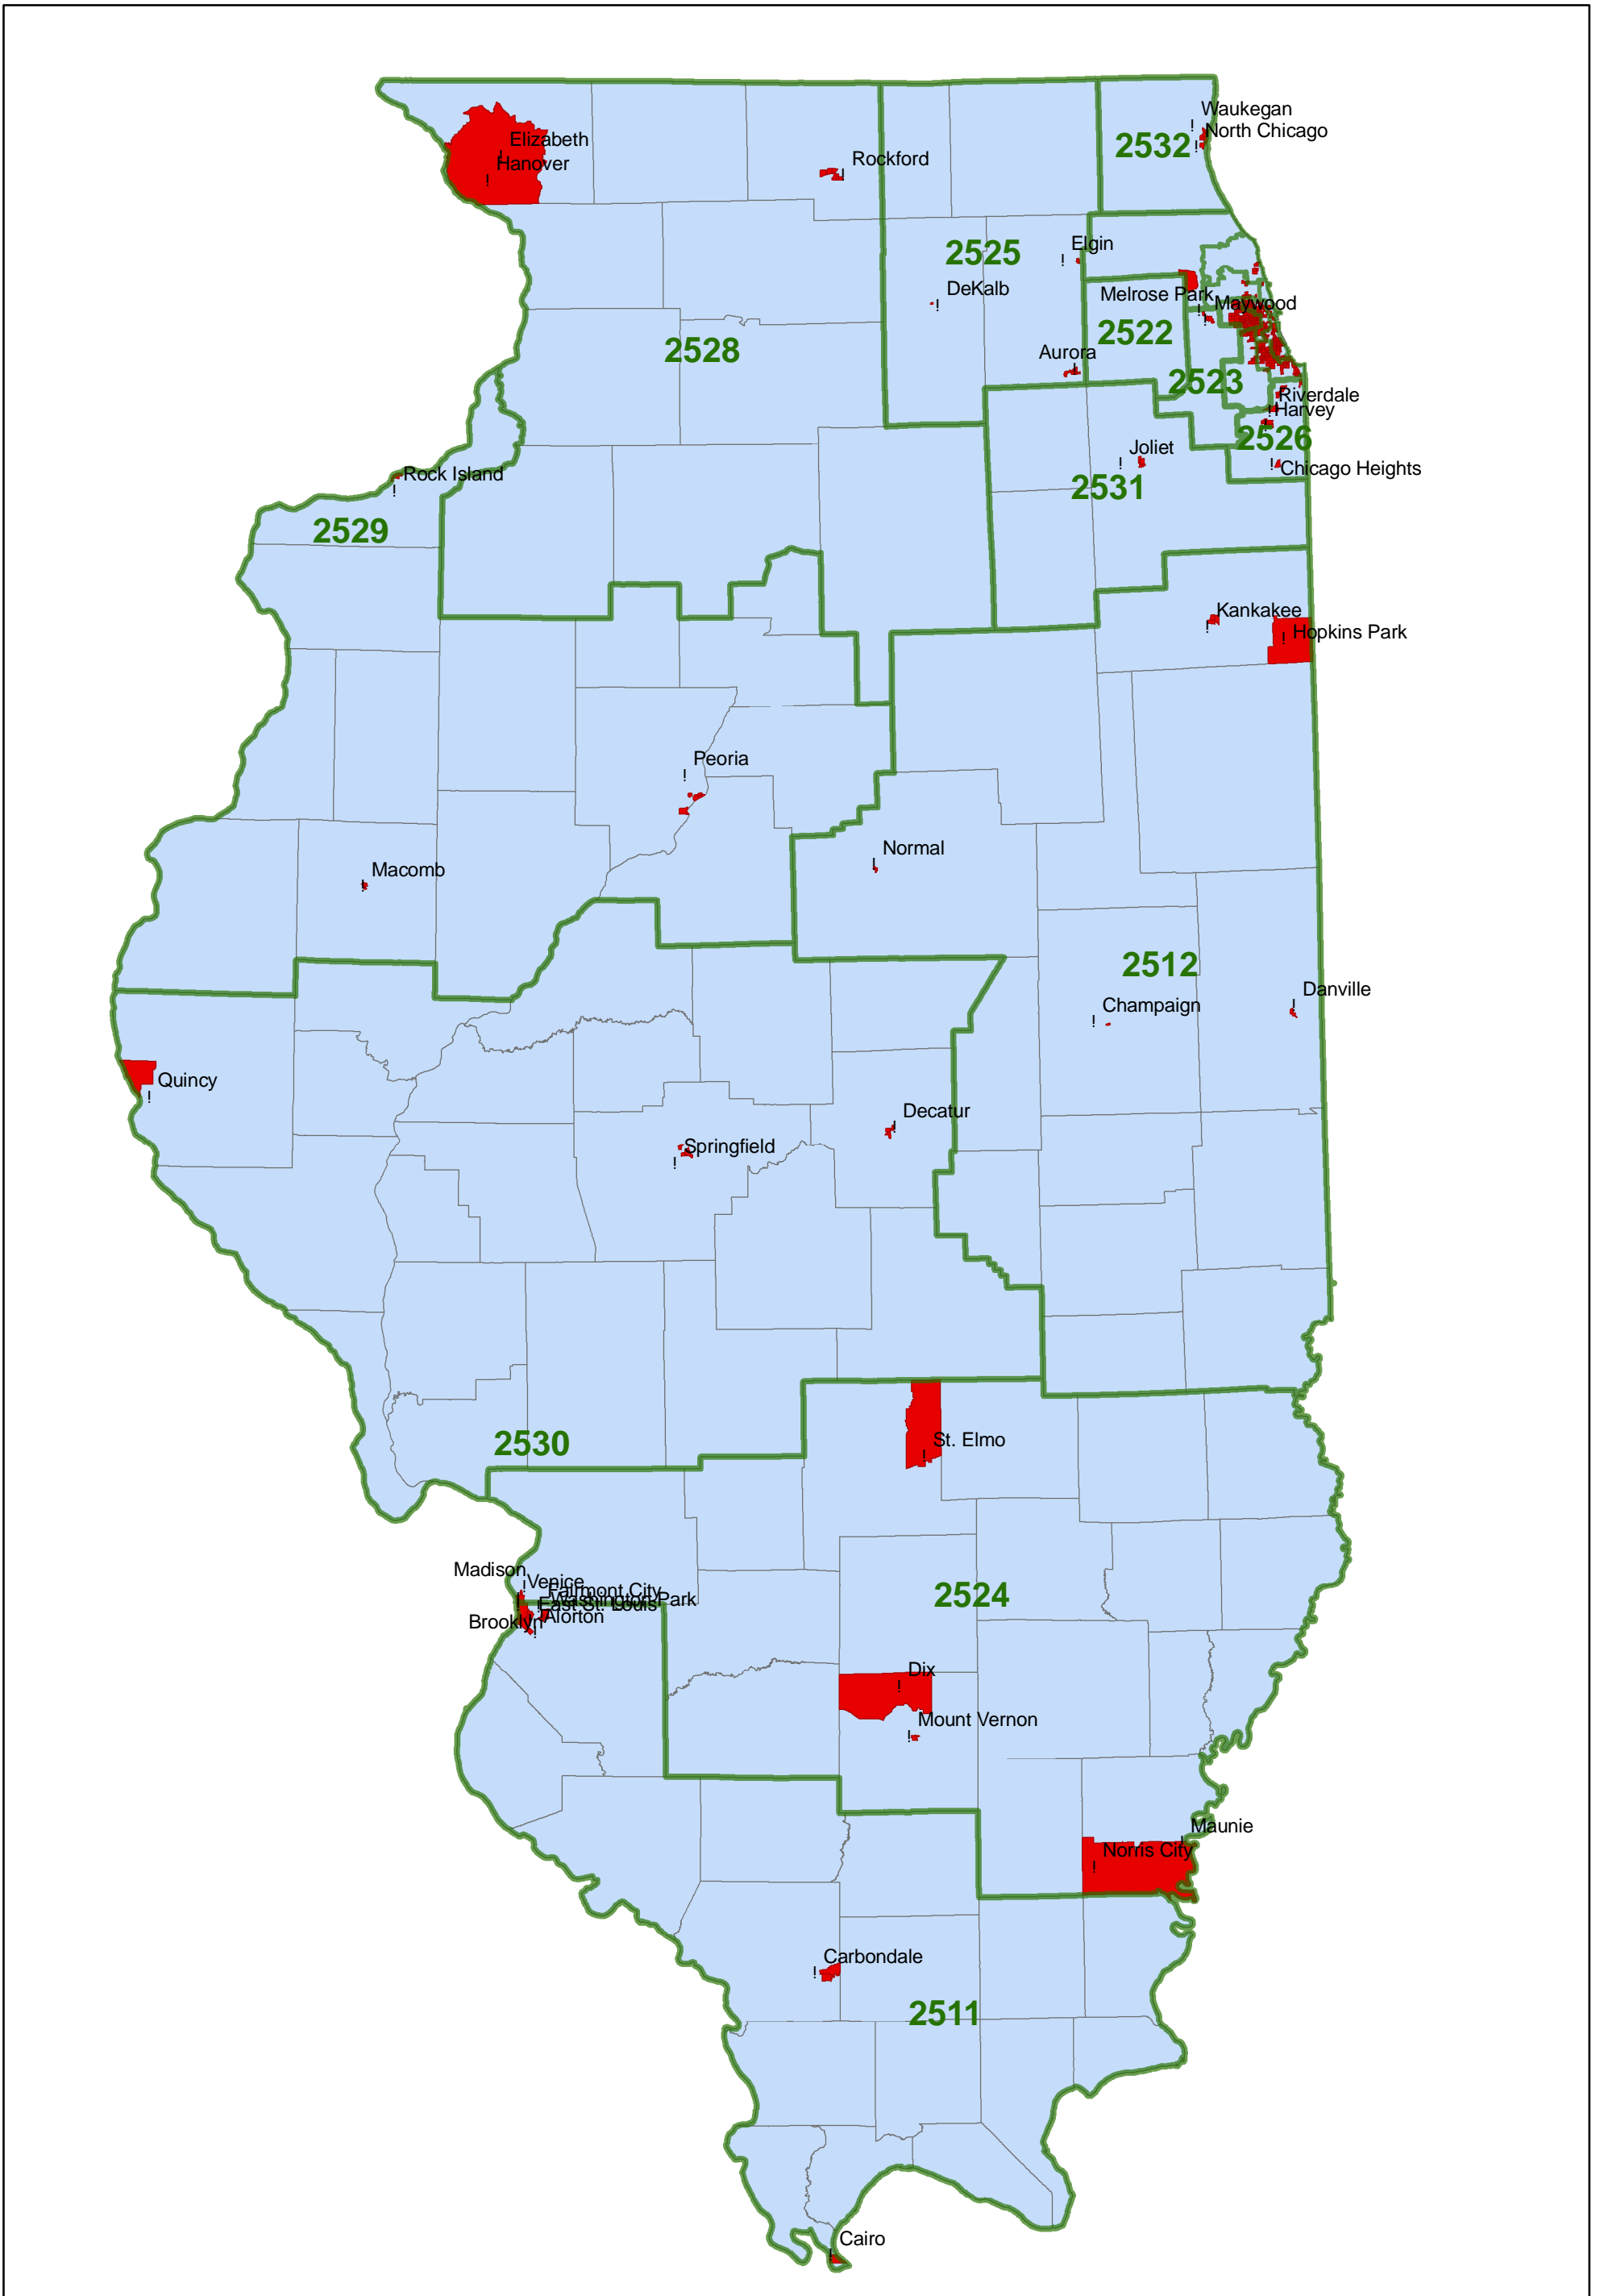

Illinois Cities with Hot Tracts  
Please see attached maps for more detail.

Stanley D. Moore  
Regional Director

**Legend**

- ! Cities with Hot Tracts
- Illinois Tracts with 50%+ Non-Response Rate
- ▭ LCO Boundaries
- ▭ Illinois County Boundaries
- ▭ City of Chicago LCOs (no label)