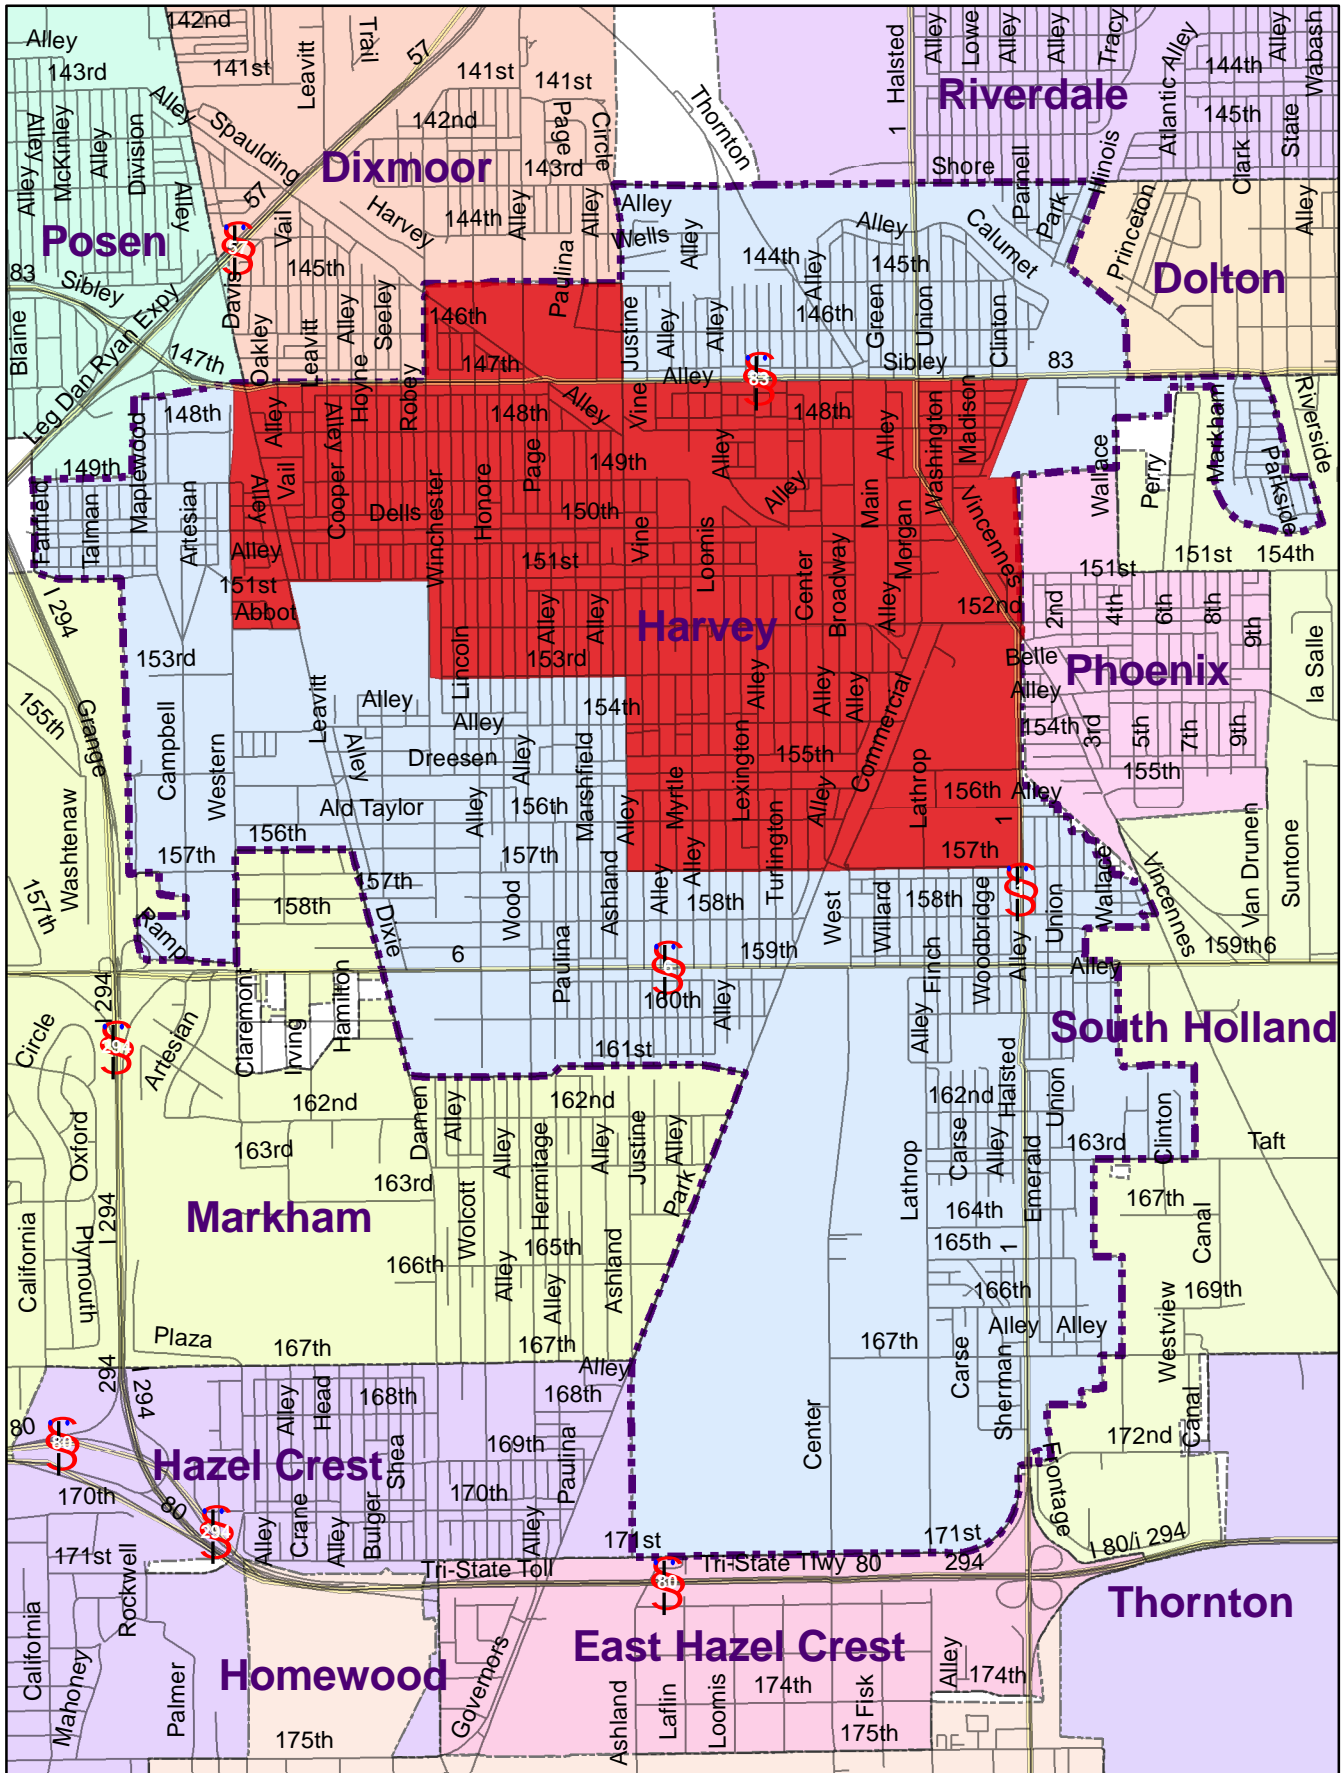

2526 - Matteson
 Harvey, IL
 Census 2000 Mail Non-Response Rate 50%+

Legend

- Roads
- Harvey city
- 2526 Boundary
- Tracts 50%+ Non-Response Rate