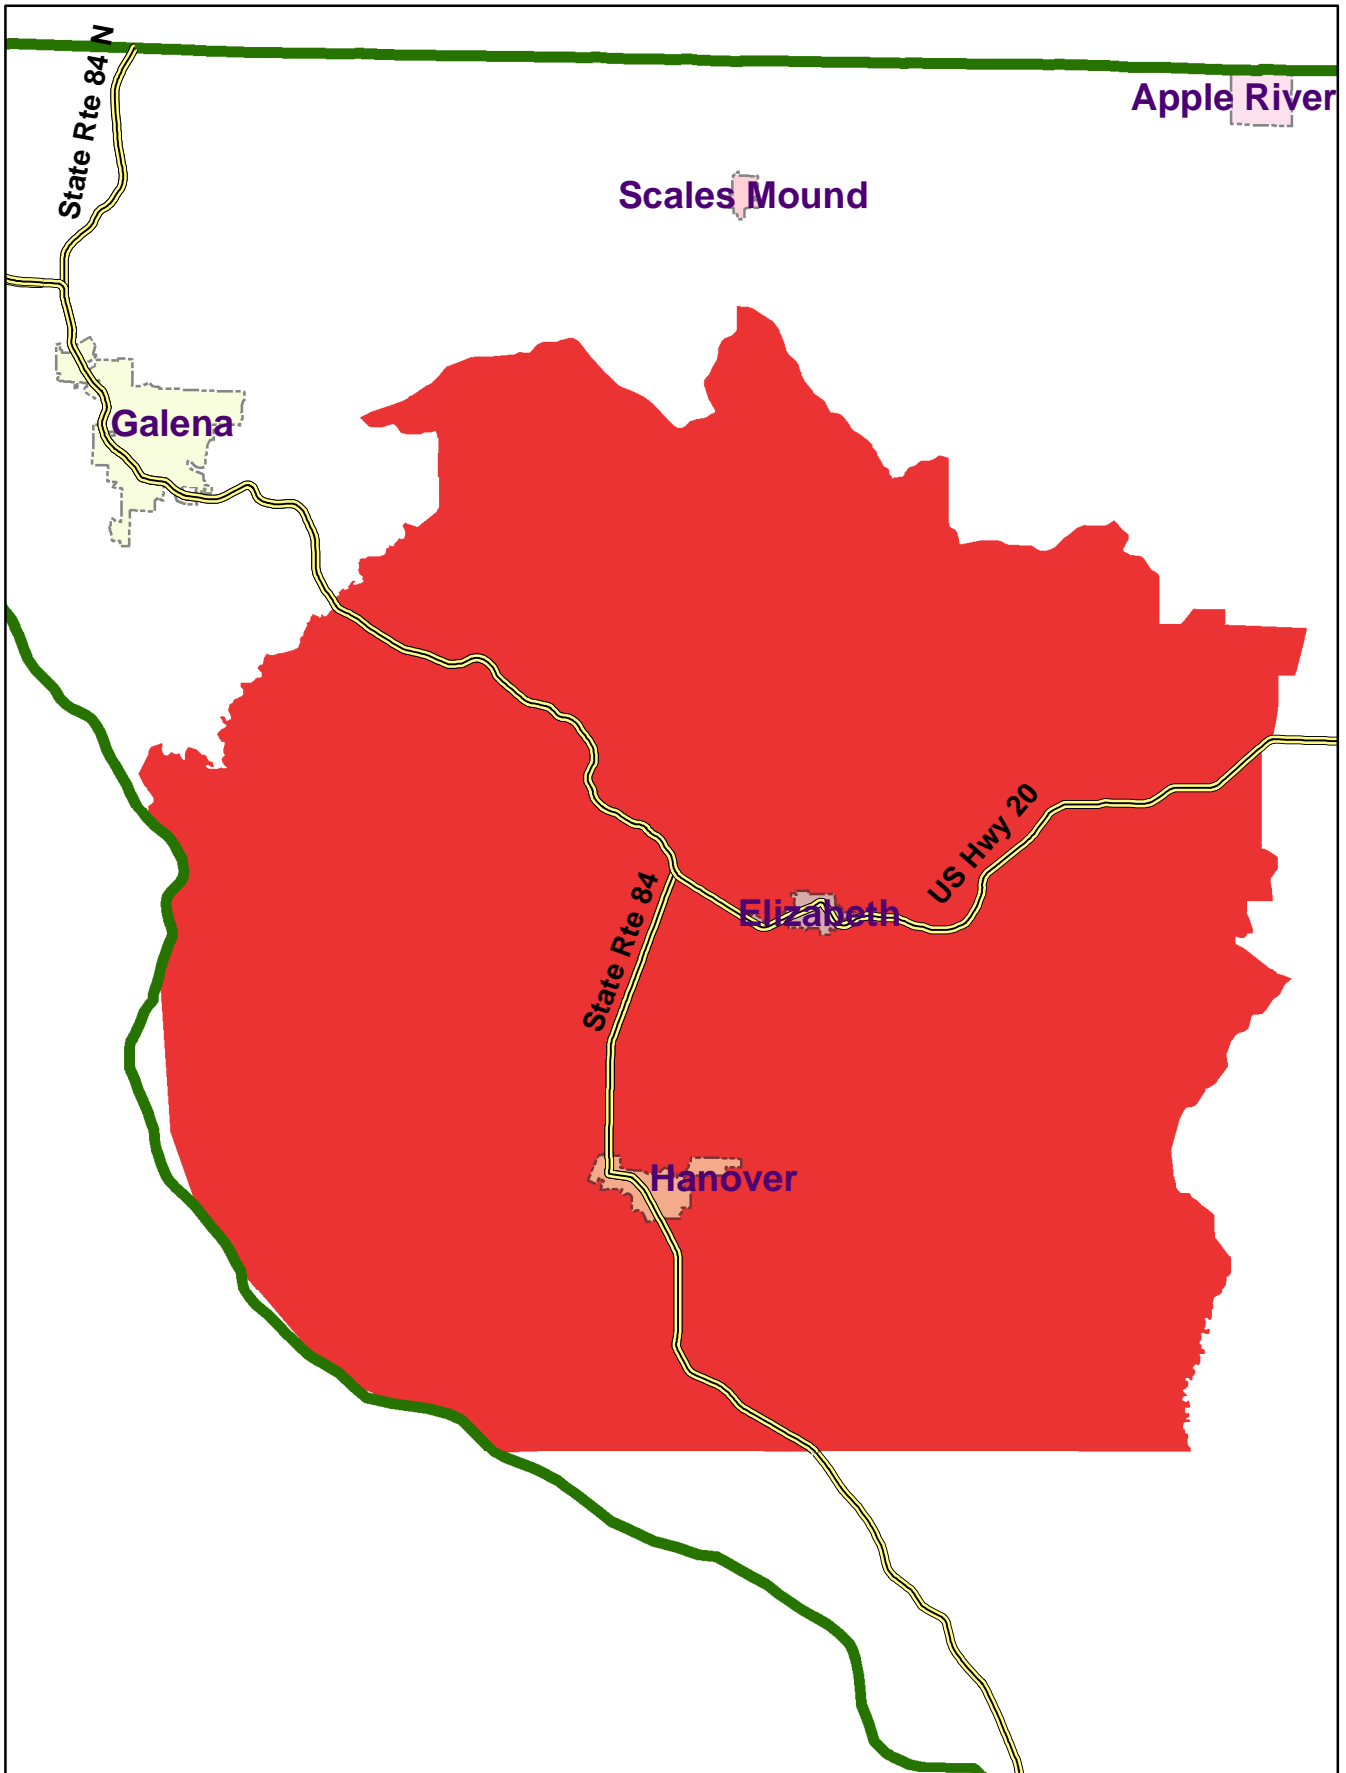

2528 - Rockford
Elizabeth and Hanover, IL
Census 2000 Mail Non-Response Rate 50%+

Stanley D. Moore
Regional Director

Legend

-  2528blocks_Dissolve
-  Tracts 50%+ Non-Response Rate
-  Chicago Heights city