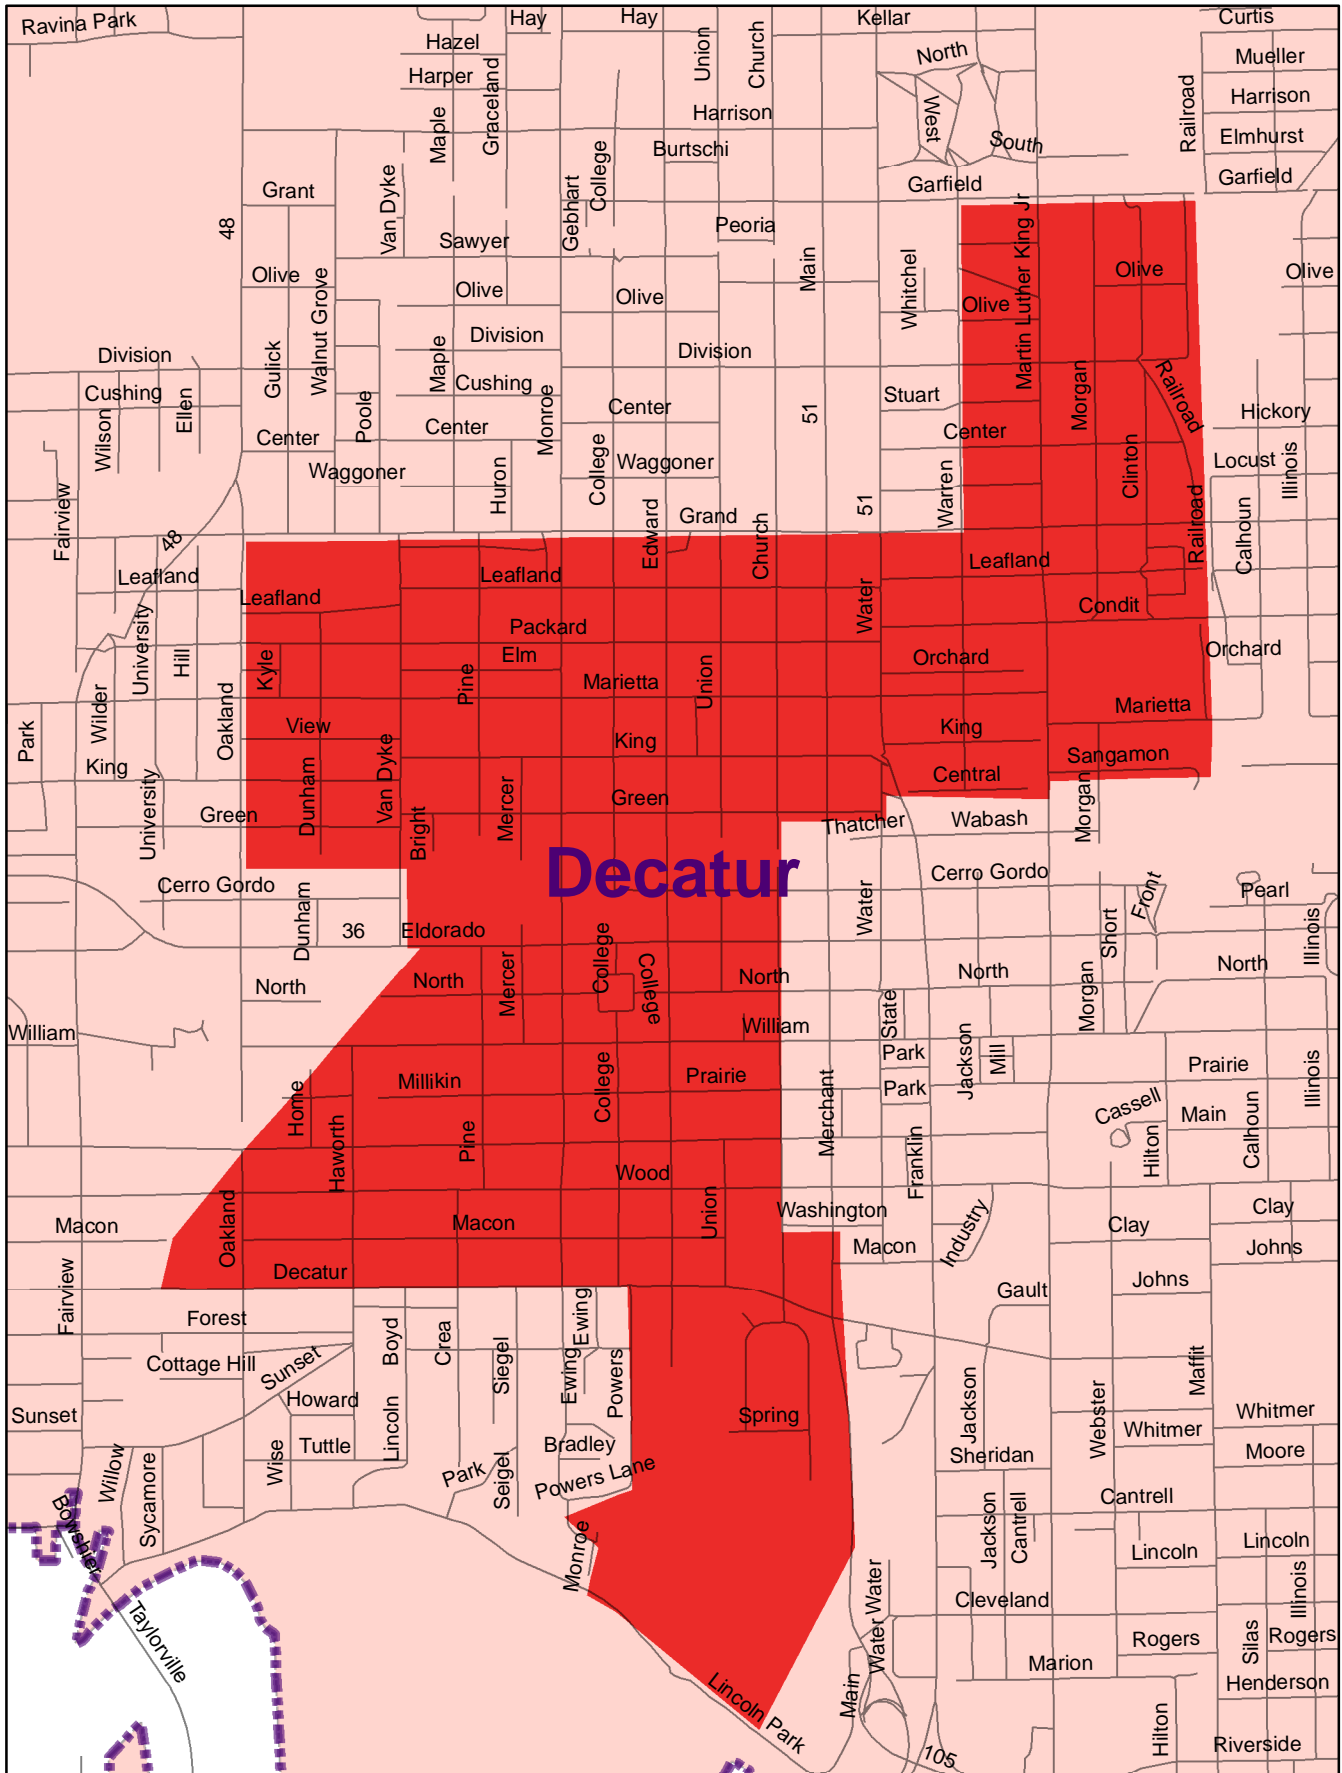

2530 - Springfield
 Decatur, IL
 Census 2000 Mail Non-Response Rate 50%+

Legend

- Roads
- 2530 Boundary
- Tracts 50%+ Non-Response Rate
- Decatur