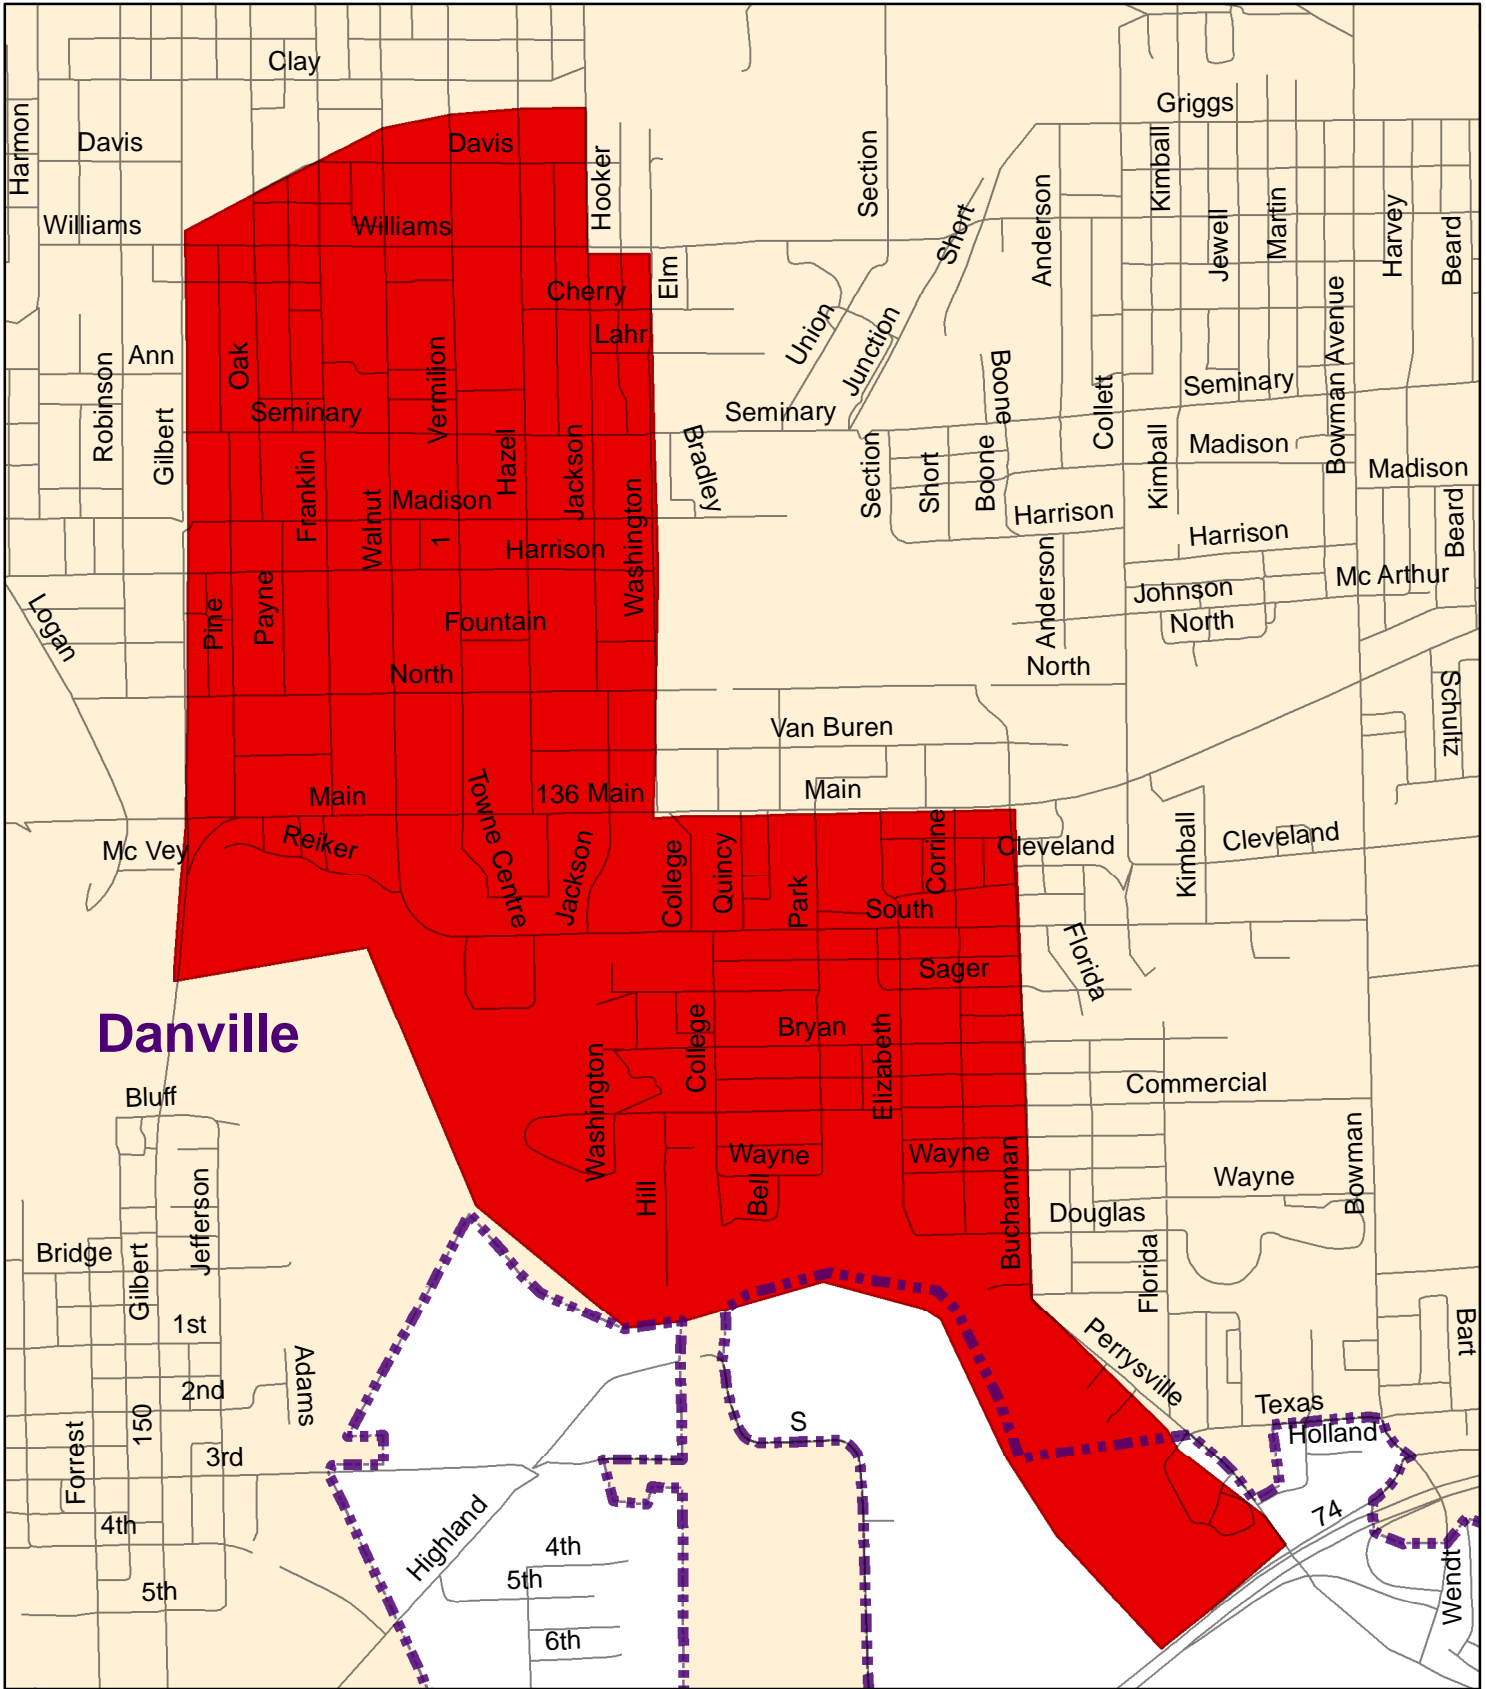

LCO 2512 - Champaign Danville, IL

Census 2000 Mail Non-Response Rate 50%+

Legend

-  Roads
-  Danville city
-  LCO 2512 Boundary
-  50%+ Mail Non-Response Rate