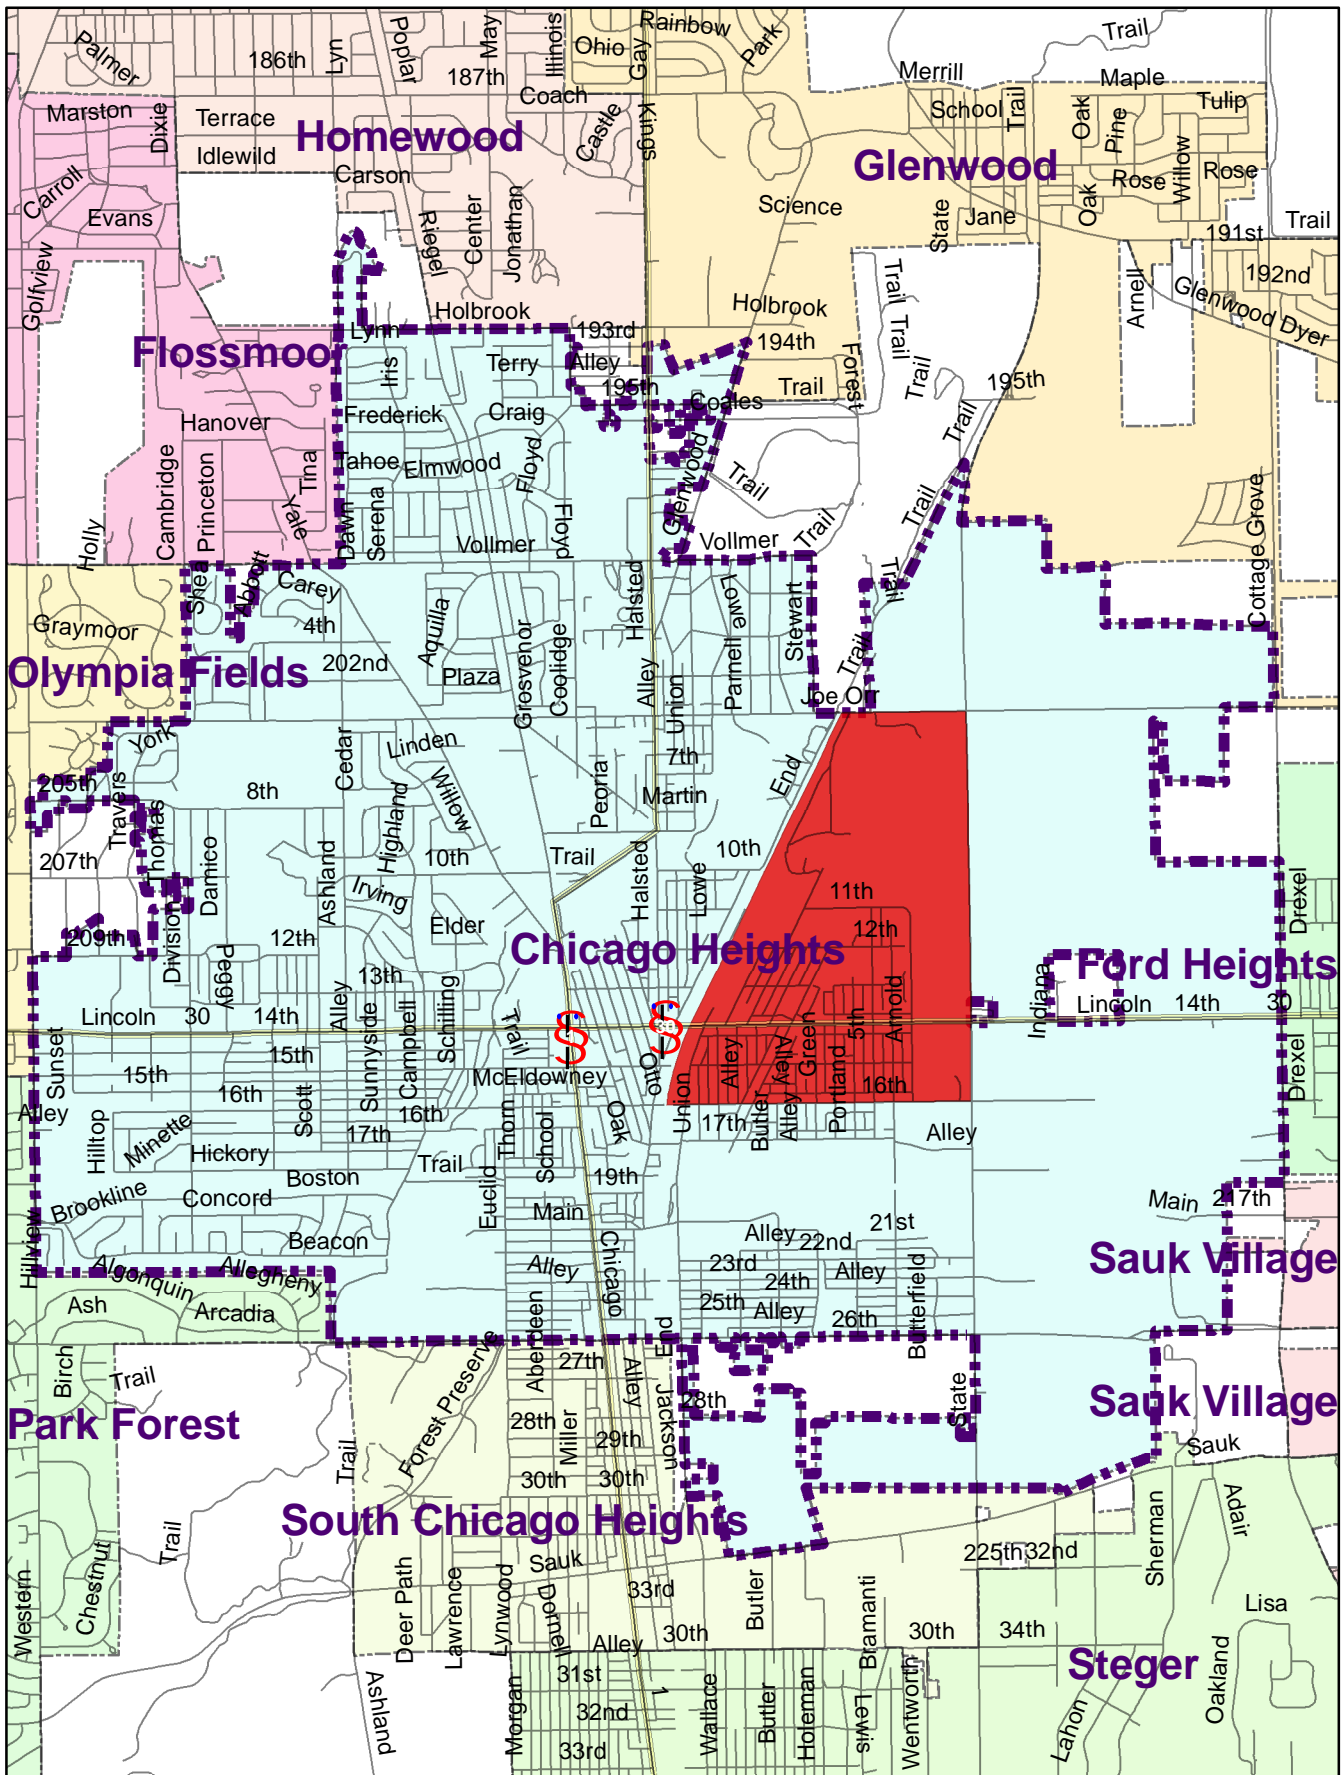

2526 - Matteson
 Chicago Heights, IL
 Census 2000 Mail Non-Response Rate 50%+

Stanley D. Moore
 Regional Director