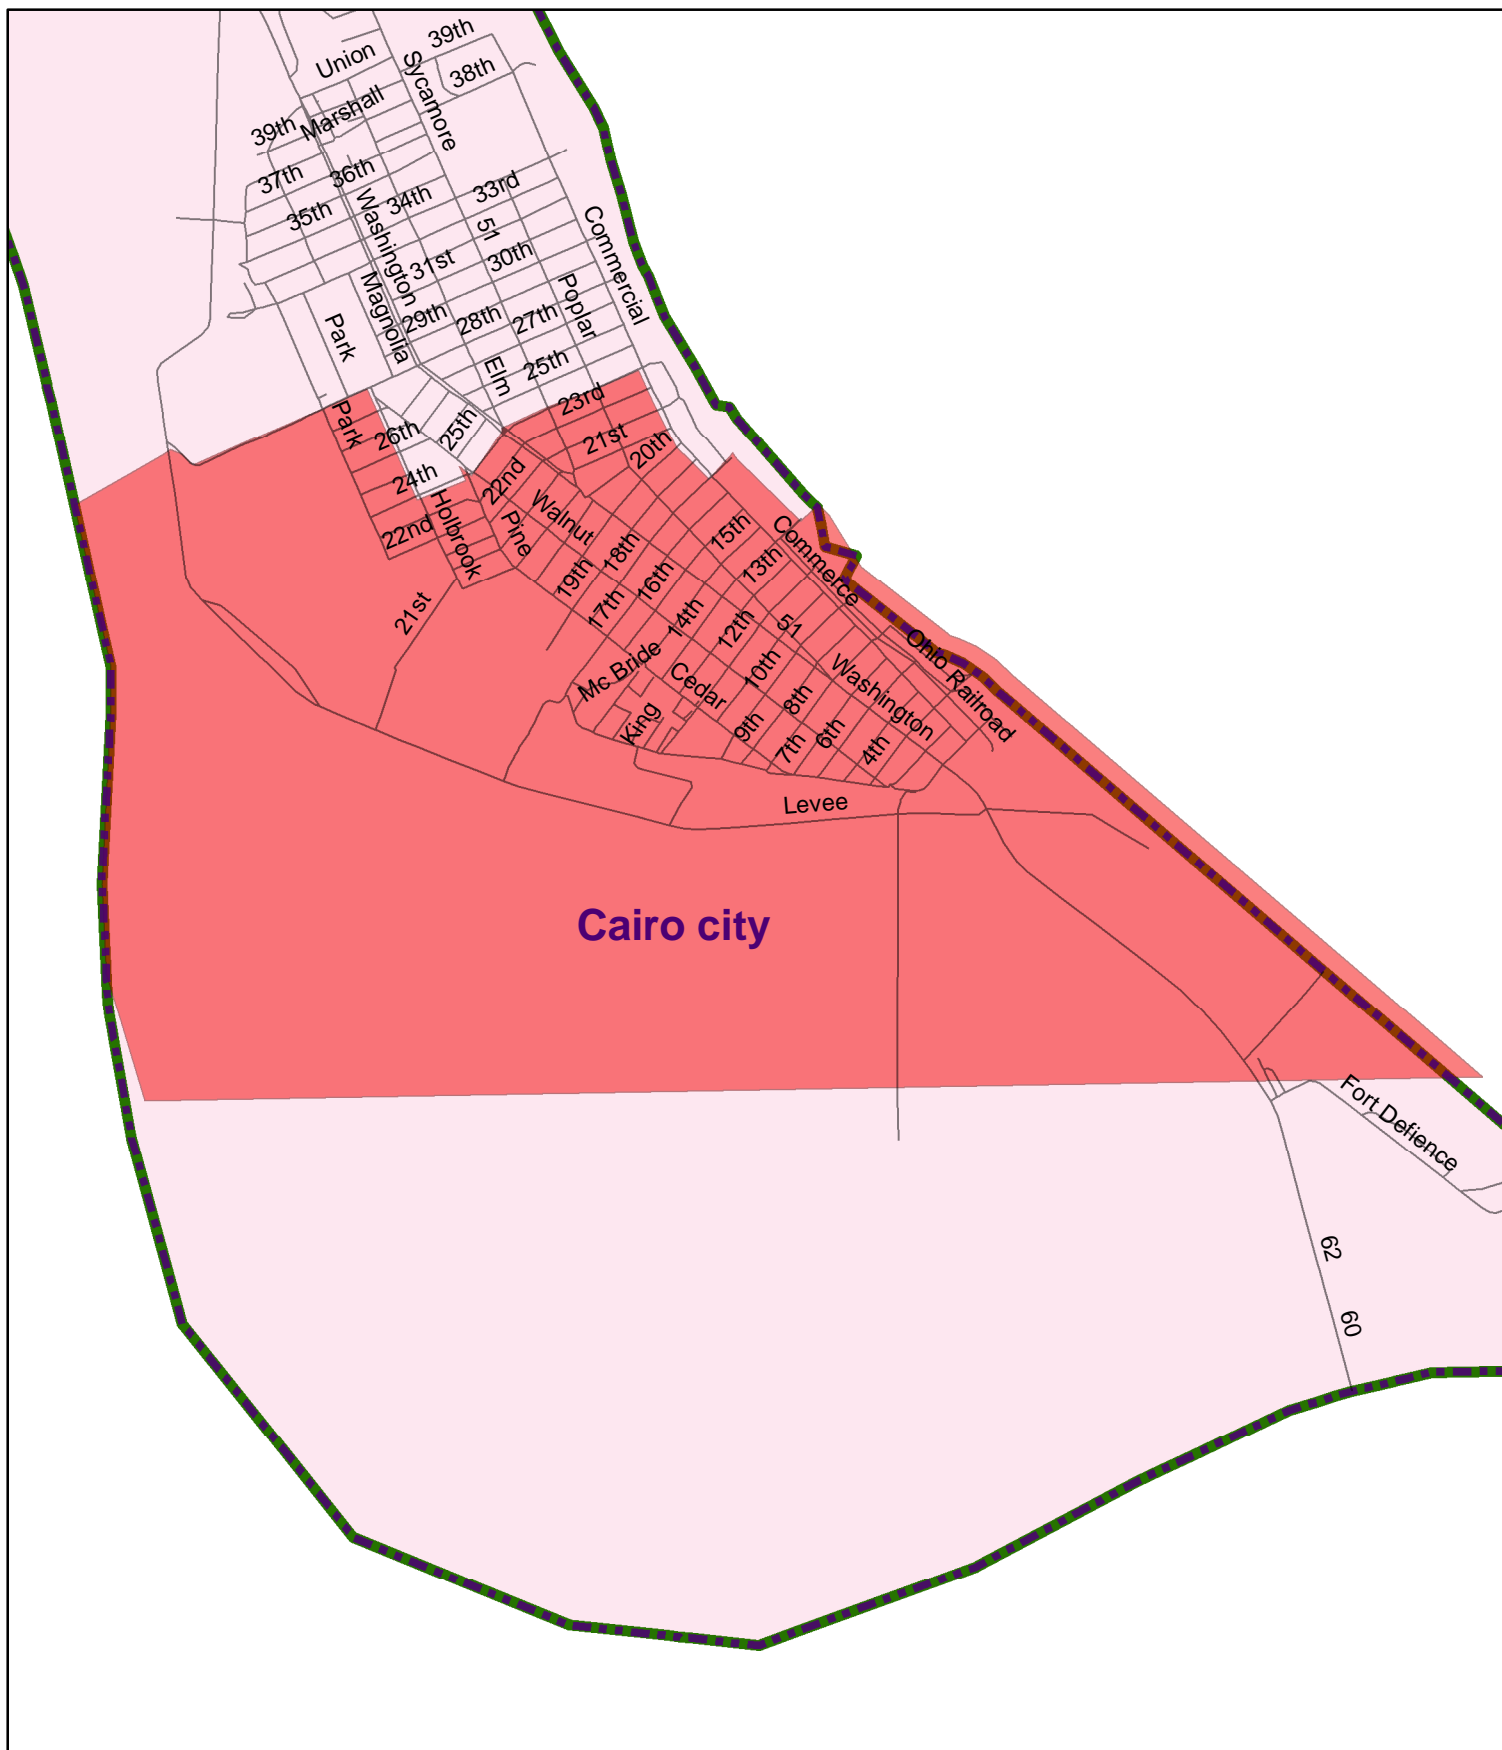

LCO 2511 - Carbondale  
 Cairo, IL  
 Census 2000 Mail Non-Response Rate 50%+

Stanley D. Moore  
 Regional Director

**Legend**

- Roads
- Cairo city
- 2511 LCO Boundary
- 50%+ Mail Non-Response Rate