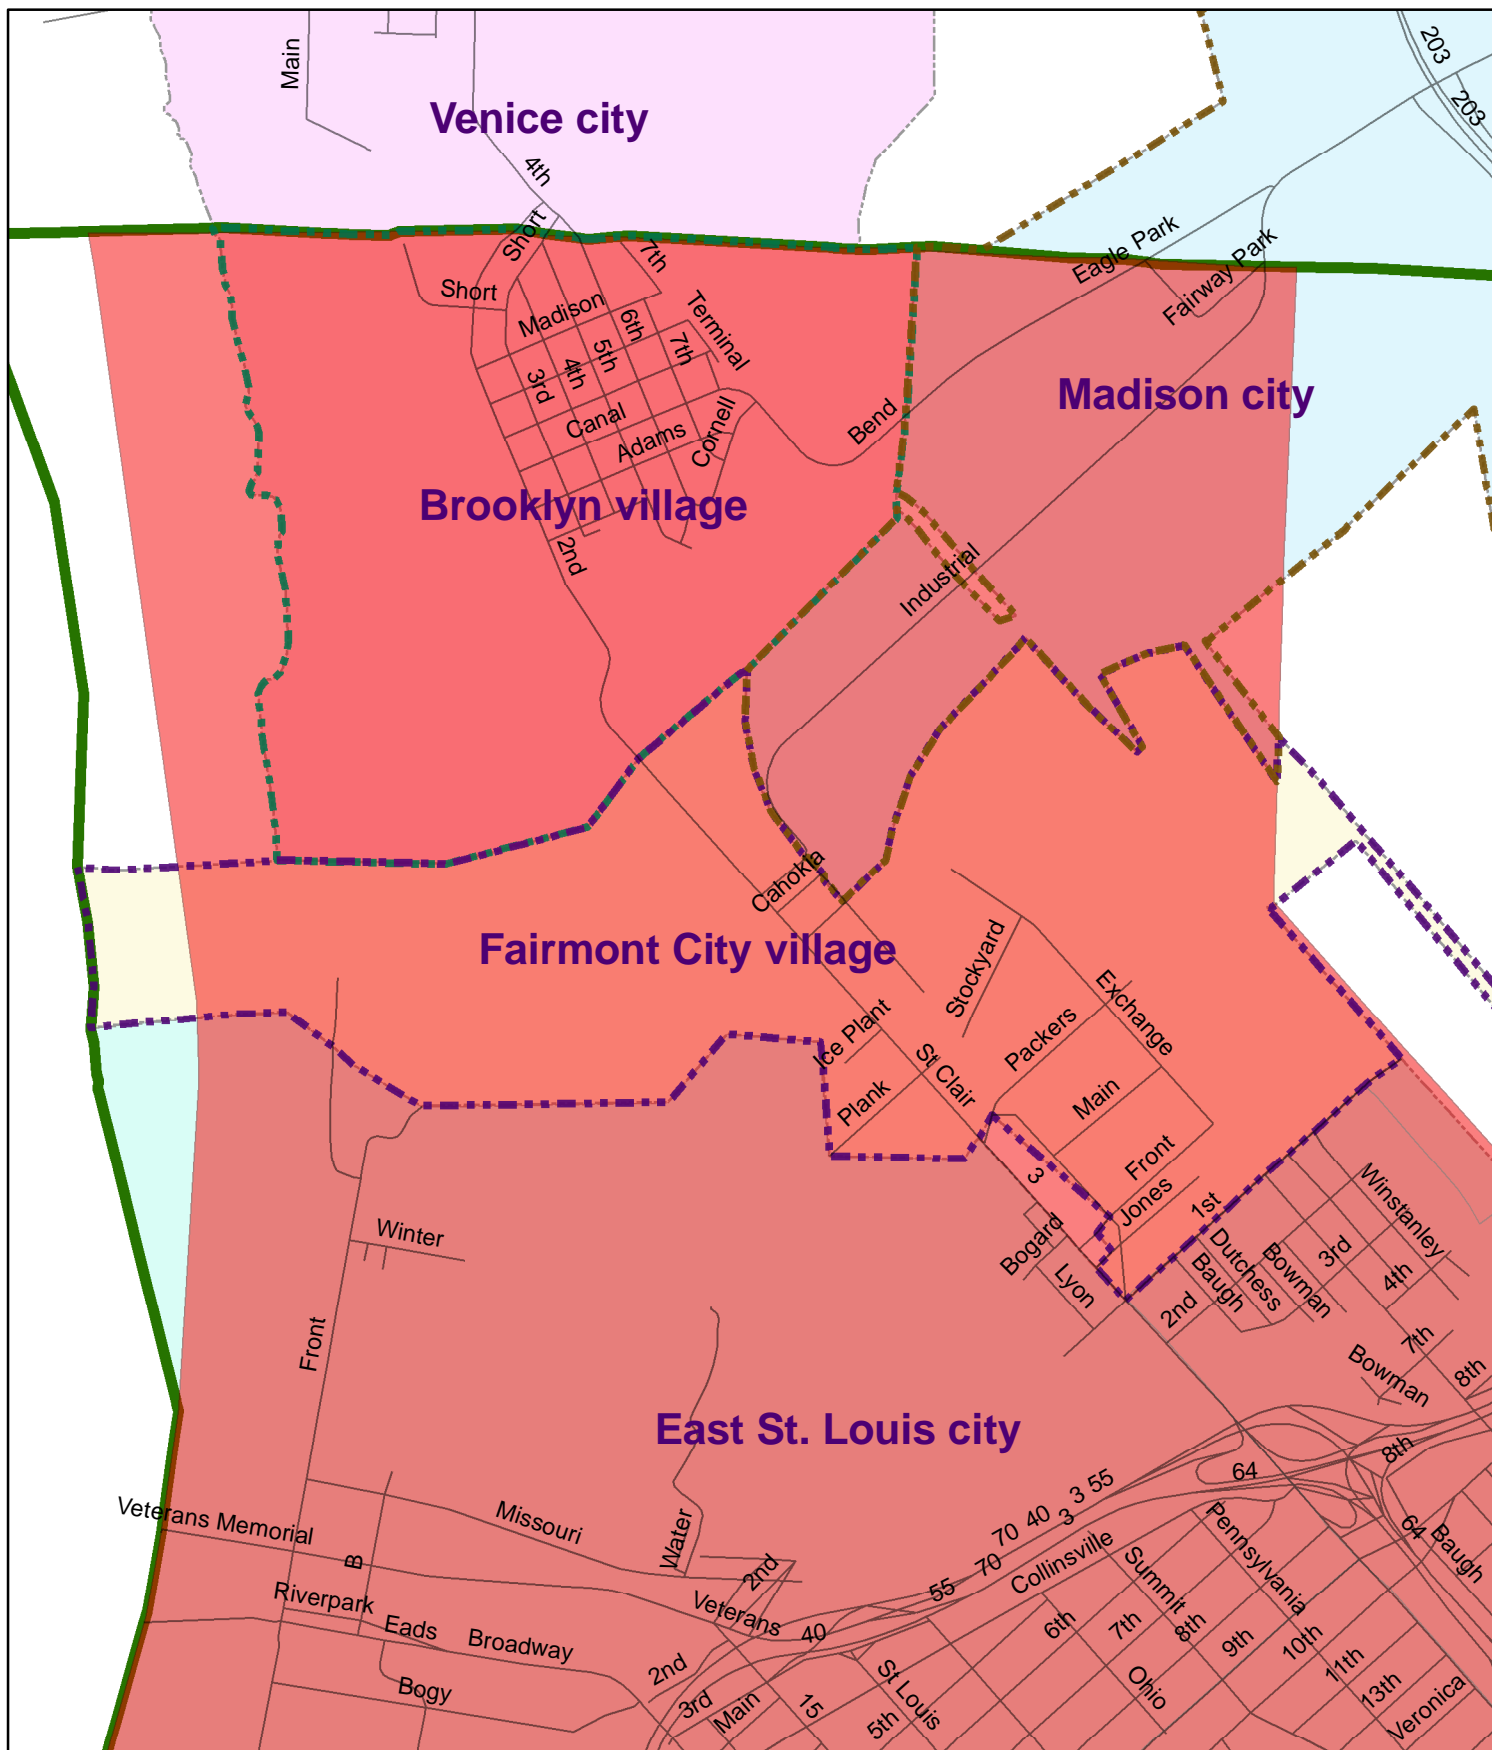

LCO 2511 - Carbondale  
 Brooklyn & Fairmont City, IL  
 Census 2000 Mail Non-Response Rate 50%+

Stanley D. Moore  
 Regional Director