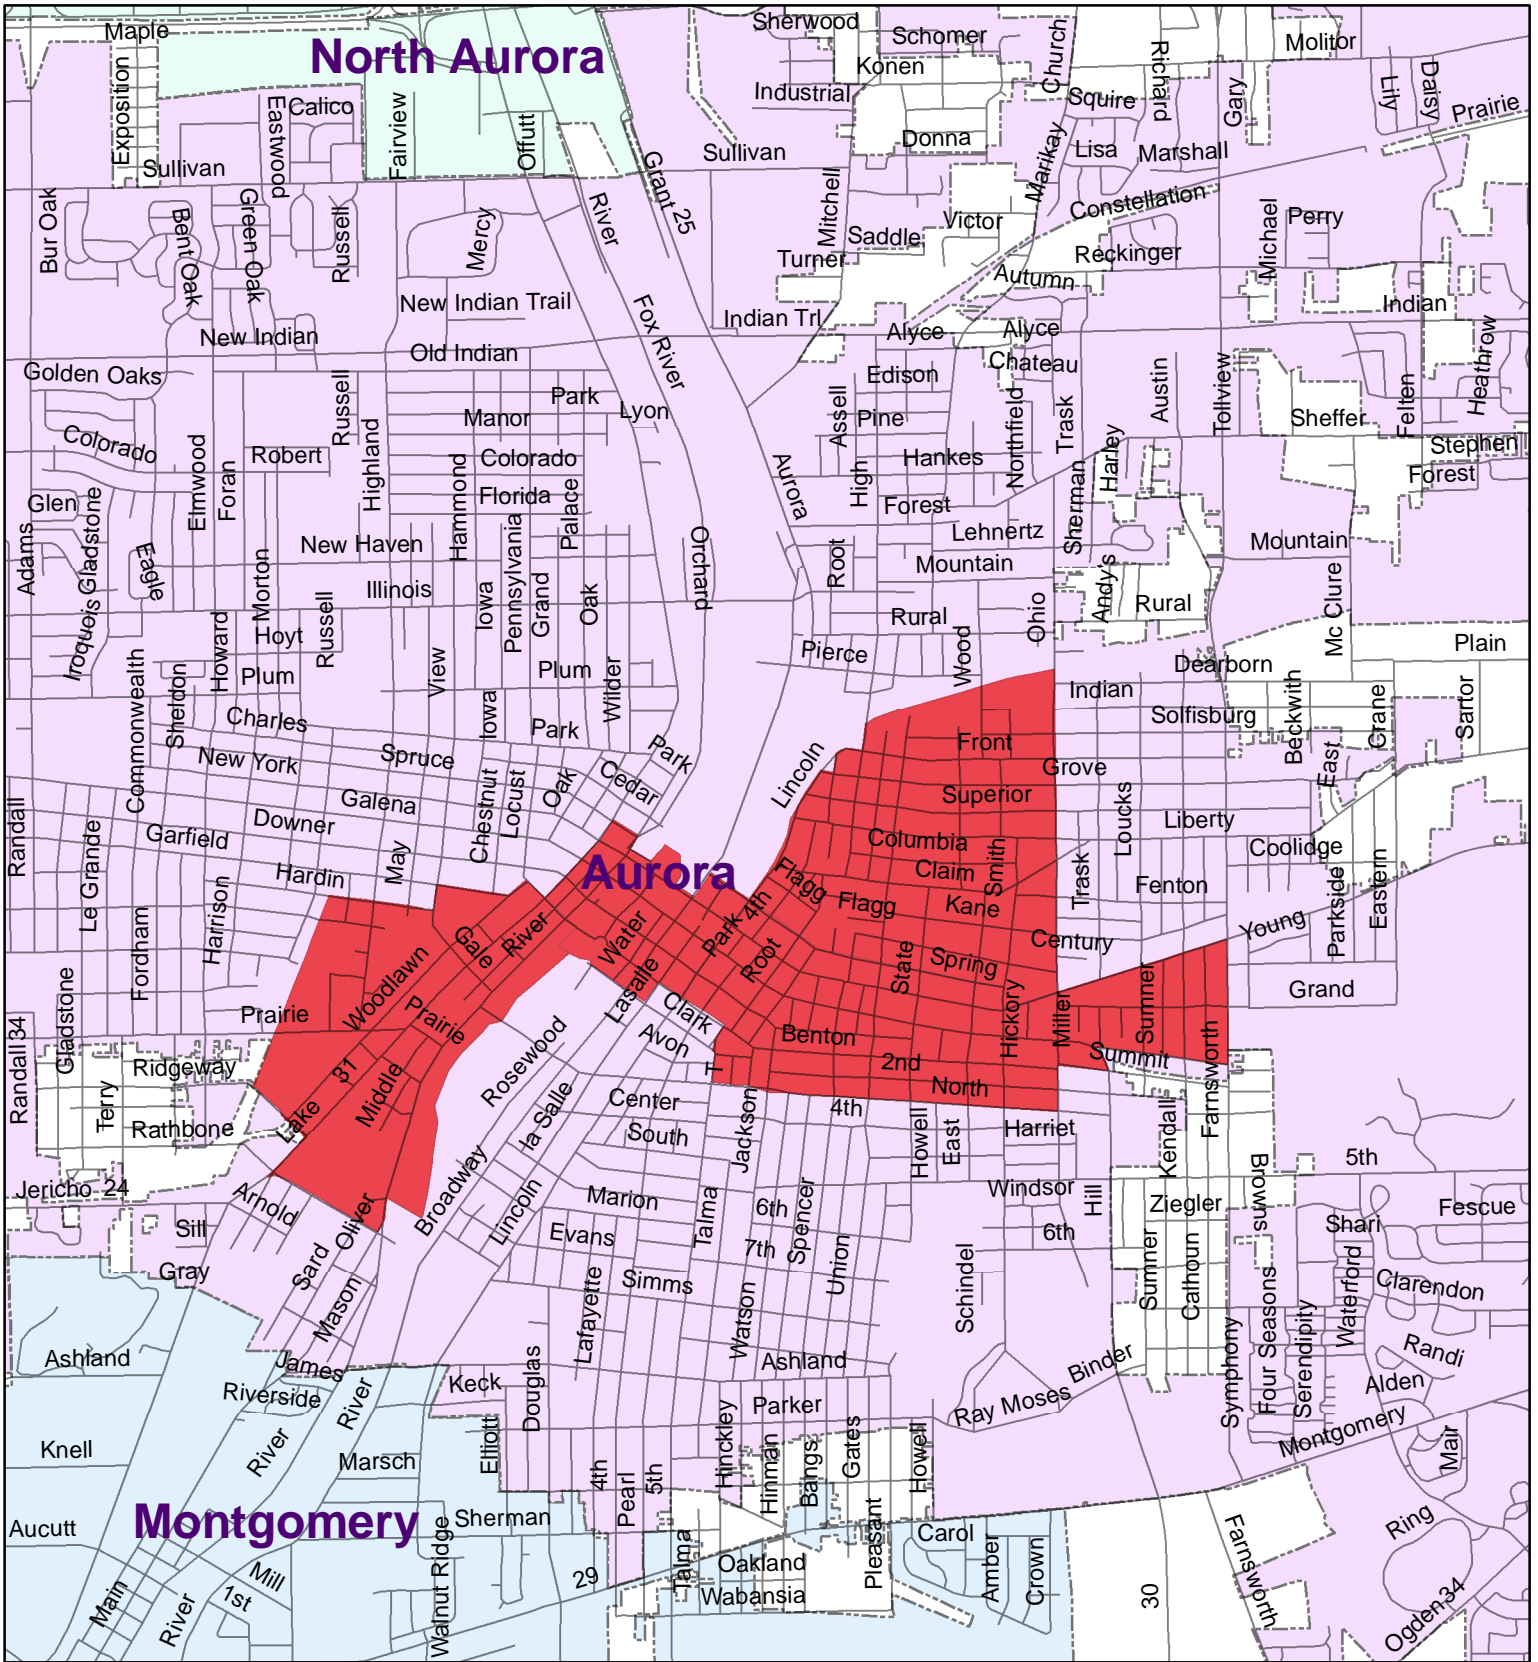

LCO 2525 - Elgin
 Aurora, IL
 Census 2000 Mail Non-Response Rate 50%+

Stanley D. Moore
 Regional Director

Legend

- Roads
- 50%+ Mail Non-Response Rate
- Places**
- DeKalb city 2525